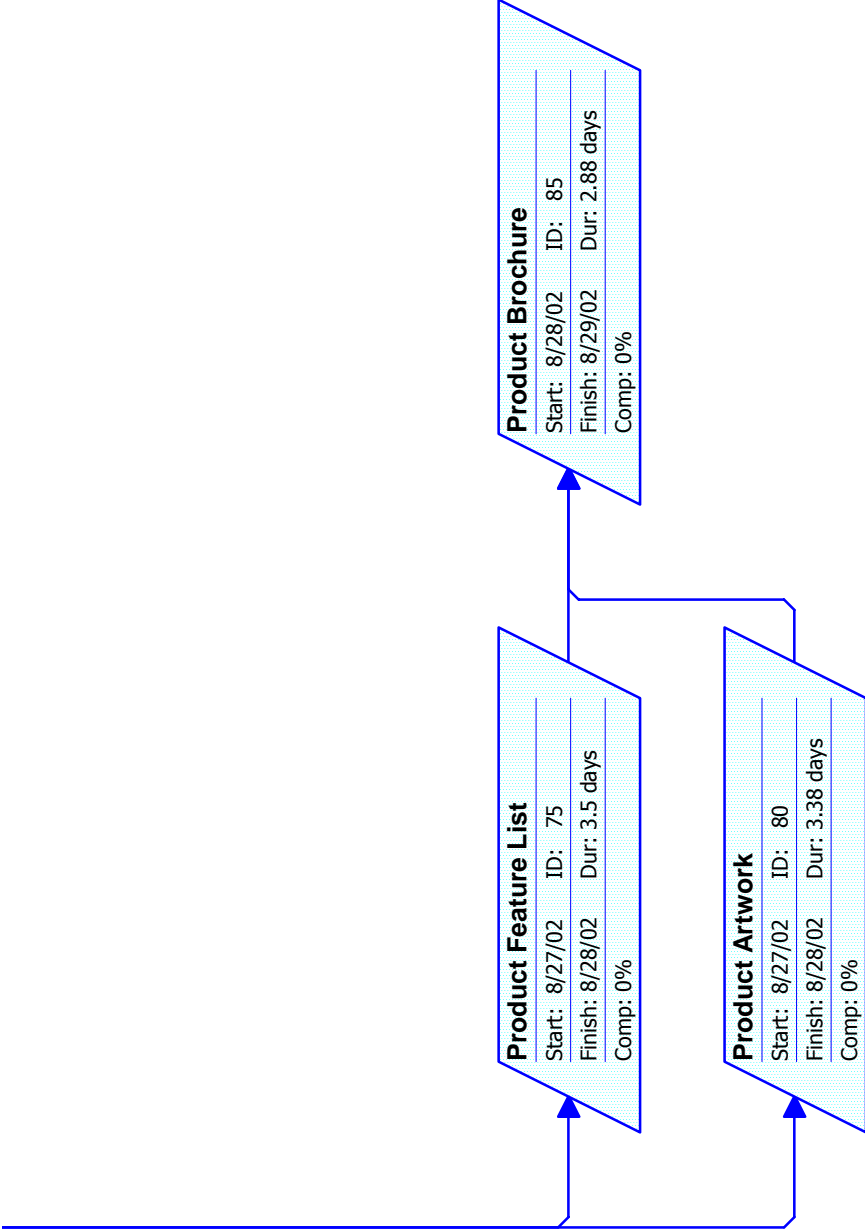

Redesign

Start: 8/20/02 ID: 150
Finish: 8/20/02 Dur: 1 day?
Comp: 0%

Class Week 2

Start: 8/27/02 ID: 3

Finish: 8/27/02 Dur: 2.25 hrs

Res:

Class Week 3

Start: 9/3/02 ID: 4